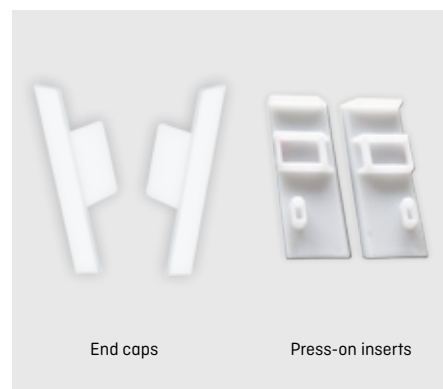

D 60 life TOP

The cored skirting is designed especially for gluing in designer floor strips. The designer floor covering finish may be continued into the skirting with the D 60 life Top to create a harmonious transition with matching floor to wall finish. The inside and outside corners may be accurately and seamlessly punched all-round and the installation will be invisible if UZIN adhesive strip or Döllken hot melt adhesive are used. The D 60 is suited for designer coverings up to 4.5 mm thick.

Advantages at a glance:

- flexible lips to wall and floor / no re-jointing required
- seamless outside and accurate inside corners using the punch
- interesting optical effect
- highly flexible skirting
- fast laying without cross-cut saw

The D 60 life TOP comprises an HDF core wrapped in a chlorine-free PP/TPE based Polyblend with flexible soft lips. We recommend installation by gluing with the UZIN Toptac 35 application strip that perfectly matches the skirting or by using Döllken hot melt adhesive.