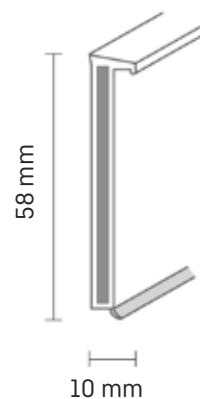

Use the strip cutter to produce accurately cut floor cover strips. Glue in PVC and CV coverings using UZIN Contact 40.

The end caps are available as matching accessories in various colours. Punching the designer covering strips is child's play with the practical press-on inserts.

Colours C 60 life TOP

* colours available for the accessories

Technical data

Suited for designer coverings up to 4.5 mm thick.

1 sales unit = 20 x 5.15 m

Processing recommendation

Note our installation instructions in this respect! Find them at: www.doellken-profiles.com or in the Doellken App