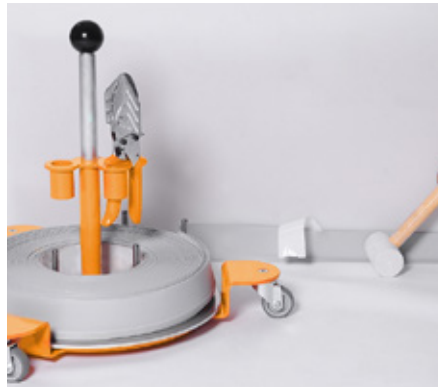

# Easy-Scooter

EASY-SCOOTER, the indestructible dispenser, is a must for every soft skirting installer! Fatigue-free work is possible even after hours. The EASY-SCOOTER can be used in many ways - for example also for dispensing edge insulation strips, cables or wire.

## Advantages at a glance:

- Effortless, quick, smooth dispensing of the soft skirting from the roll
- Ergonomic working - offers optimal mobility
- Universally in use
- Increases your efficiency
- Highly stable construction
- Attachment option for installation tools (rubber hammer / skirting scissors)

# Product information

Simply insert the roll of the soft skirting into the Easy-Scooter and place the beginning of the soft skirting between the guide pins.

During assembly, the soft skirting is evenly rolled off the Easy Scooter. The protective paper of the adhesive tape must be removed and the profile glued to the wall. After this, press down completely with the Doellken rubber hammer.

The guide and retaining pins are easily adjustable. If desired, the turntable can be braked by adjusting the screw on the underside of the device.