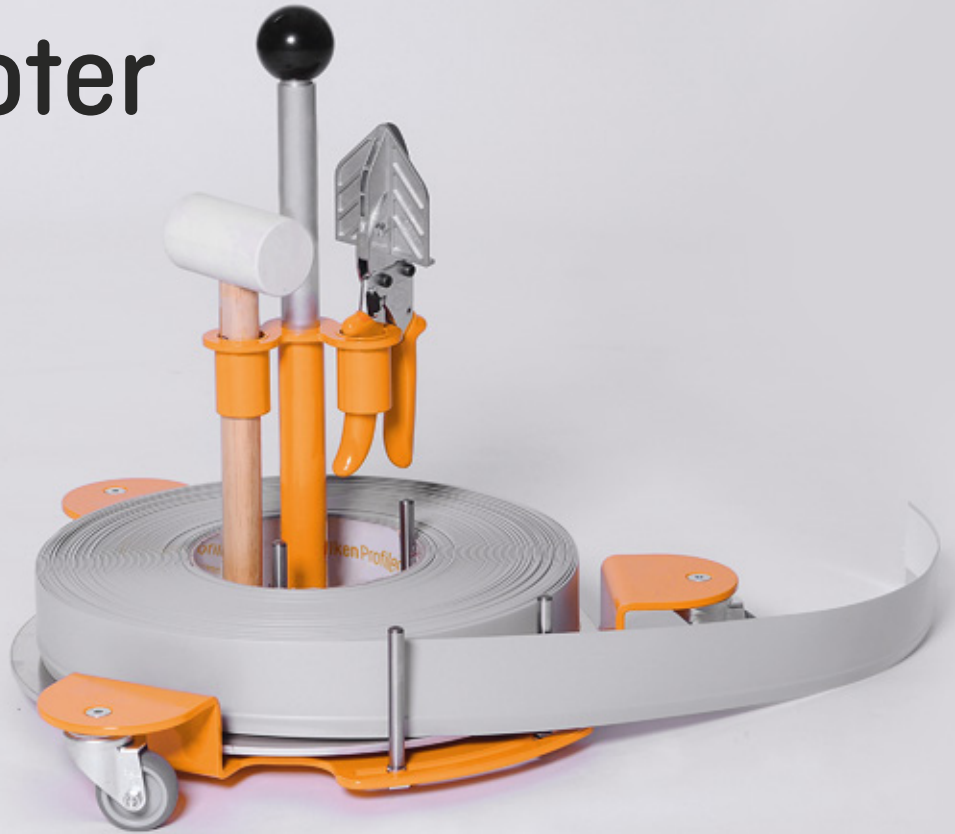

# Easy-Scooter

EASY-SCOOTER, the indestructible dispenser, is a must for every soft skirting installer! Fatigue-free work is possible even after hours. The EASY-SCOOTER can be used in many ways - for example also for dispensing edge insulation strips, cables or wire.

## Advantages at a glance:

- Effortless, quick, smooth dispensing of the soft skirting from the roll
- Ergonomic working - offers optimal mobility
- Universally in use
- Increases your efficiency
- Highly stable construction
- Attachment option for installation tools (rubber hammer / skirting scissors)

# Product information

Simply insert the roll of the soft skirting into the Easy-Scooter and place the beginning of the soft skirting between the guide pins.

During assembly, the soft skirting is evenly rolled off the Easy Scooter. The protective paper of the adhesive tape must be removed and the profile glued to the wall. After this, press down completely with the Doellken rubber hammer.

The guide and retaining pins are easily adjustable. If desired, the turntable can be braked by adjusting the screw on the underside of the device.