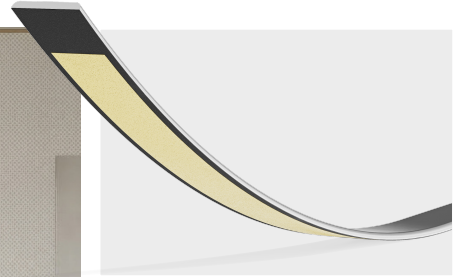

Product information

Mirror Strip

Shimmering Accent for Modern Interior Design

The sleek mirror strip brings the trend of metallic highlights right into your interior spaces, instantly elevating any interior with a touch of luxury. Its ultra-glossy finish creates a mirror-like effect, giving walls and ceilings a contemporary, premium appearance. Perfect for defining transitions between wall coverings like plaster, liquid wallpaper, fabric, or designer wallcoverings. With its slim profile, the mirror strip is ideal for adding stylish accents or designing decorative lines and frames. The self-adhesive backing also ensures quick and easy installation – just cut to size, peel off the protective film, and stick it in place.

Areas of Use

- Effortless creation of decorative lines and frames on walls and ceilings
- Elegant finishing touch for wall and ceiling panels
- Visual highlights in living spaces and hallways
- Versatile for all interior areas (e.g., living room, office, etc.)

Döllken Profiles

Key Benefits at a Glance

- ✓ Sleek, mirror-like design
- ✓ Accent strip suitable for a wide range of applications and designs
- ✓ Perfect for defining wall coverings – plaster, liquid, textile, or designer wallpapers
- ✓ Self-adhesive for quick, clean, and easy installation on smooth surfaces
- ✓ Easy to handle – simply cut to the required length
- ✓ Slim profile for subtle, stylish accents
- ✓ Flexible and bendable for custom curves (great for arched walls and dome ceilings)