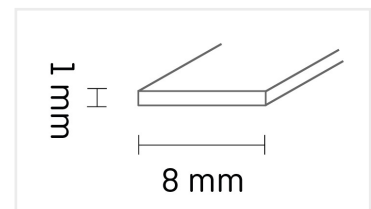

Processing Recommendation

Baseboard Shears

Mitre Shears