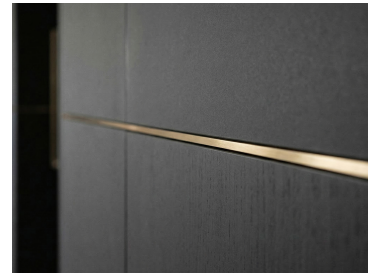

Product information

Mirror Strip

Shimmering Accent for Modern Interior Design

The sleek mirror strip brings the trend of metallic highlights right into your interior spaces, instantly elevating any interior with a touch of luxury. Its ultra-glossy finish creates a mirror-like effect, giving walls and ceilings a contemporary, premium appearance. Perfect for defining transitions between wall coverings like plaster, liquid wallpaper, fabric, or designer wallcoverings. With its slim profile, the mirror strip is ideal for adding stylish accents or designing decorative lines and frames. The self-adhesive backing also ensures quick and easy installation – just cut to size, peel off the protective film, and stick it in place.

Areas of Use

- Effortless creation of decorative lines and frames on walls and ceilings
- Elegant finishing touch for wall and ceiling panels
- Visual highlights in living spaces and hallways
- Versatile for all interior areas (e.g., living room, office, etc.)

Döllken Profiles

Key Benefits at a Glance

- ✓ Sleek, mirror-like design
- ✓ Accent strip suitable for a wide range of applications and designs
- ✓ Perfect for defining wall coverings – plaster, liquid, textile, or designer wallpapers
- ✓ Self-adhesive for quick, clean, and easy installation on smooth surfaces
- ✓ Easy to handle – simply cut to the required length
- ✓ Slim profile for subtle, stylish accents
- ✓ Flexible and bendable for custom curves (great for arched walls and dome ceilings)