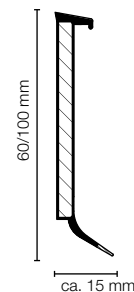

C 60 life Top / C 100 life

Coloured Hardcore Skirting for PVC, CV and Linoleum

TCF
totally
chlorinefree

C 60: 1 sales unit = 40 x 2.575 m

C 100: 1 sales unit = 20 x 2.575 m

Specification

- HDF core encased in chlorine-free hard-wearing polyblend based on PP/TPE
- for gluing in infills of floor covering

Accessories

1 sales unit = 10 pieces,
available in 6 colours:

End caps left/right (only for C 60)

Colours: white, light beige, grey, black, aluminium metallic, chocolate brown

Tools

- Mitre Tool Type 1001
- Measuring Template for easy, precise positioning of the Mitre Tool
- Edge Cutter (Skirting Scissors)